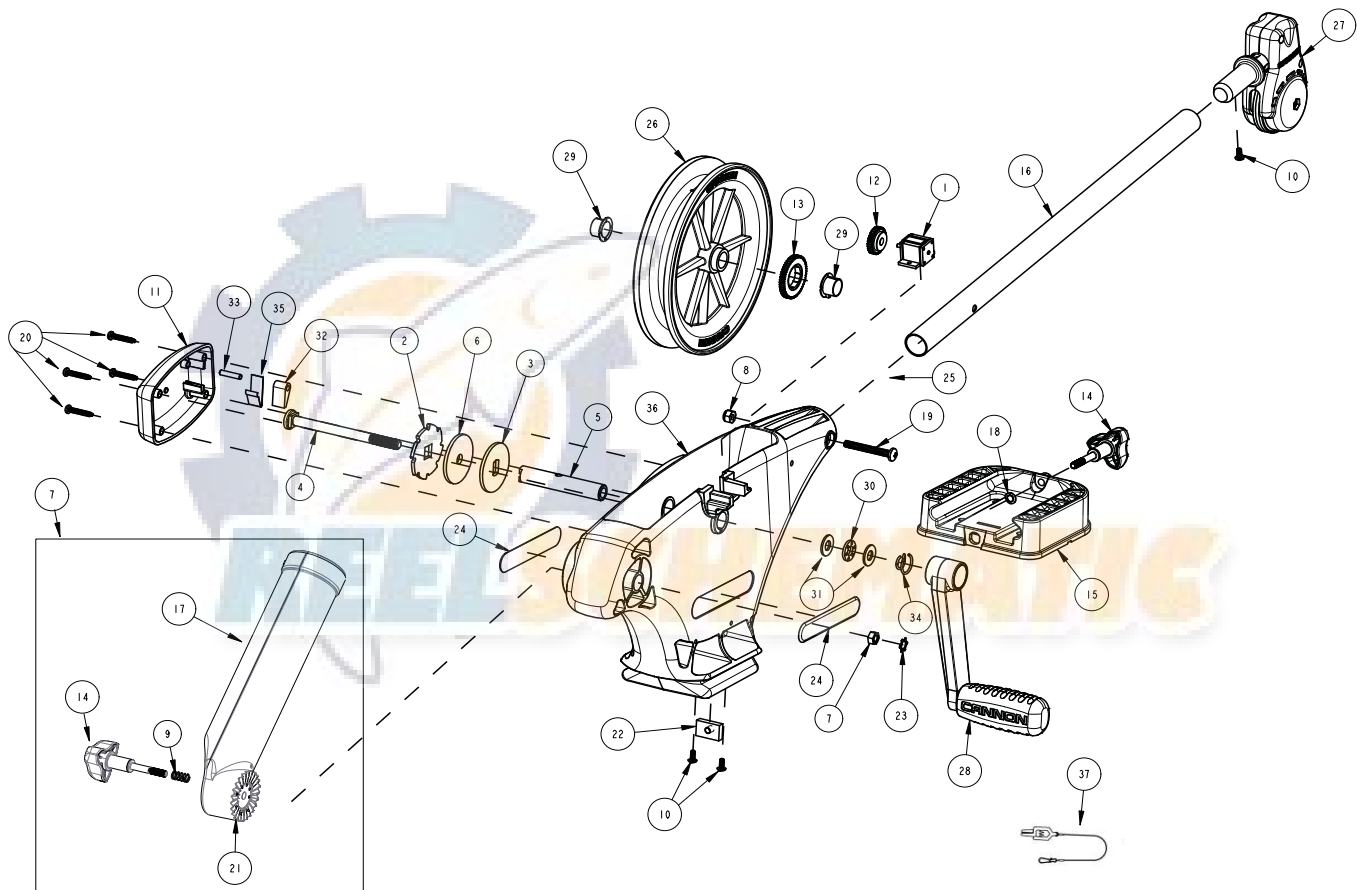

1901020 EASI-TROLL ST

1901020 EASI-TROLL ST

1	0220477	METER 3 DIGIT	16	3392017	BOOM, MANUAL DOWNRIGGER	31	9010310	HDW WASHER, THRUST, 410 SS (qty:2)
2	3391995	PLATE - RATCHET BRAKE	17	3392033	TUBE, DUALAXIS ROD HOLDER	32	9100160	DOG RATCHET
3	3391990	PLATE - CLUTCH/BRAKE REEL	18	3393000	RING, RETAINING, 1/4" SHAFT	33	9250003	HDW PIN 3/16 X 7/8 DOWEL
4	1000904	ASY SHAFT RATCHET UT6	19	3393461	SCREW-1/4-20X2" SS, PPH	34	9400040	HDW SPRING CRANK
5	1080001	SHAFT REEL ET/UT	20	3393480	SCREW-#10X1" PPH HI-LO SS (qty: 4)	35	9400070	HDW SPRING DOG
6	3391710	PAD - CLUTCH	21	3392033	ROD HOLDER, DUAL AXIS SLEEVE	36	3392540	FRAME, MANUAL DR, BLACK
7	3391906	ASSY-CNN. ROD HOLDER, ET	22	3394702	INSERT, BASE, LO-PRO	37	2277002A	LINE RELEASE
8	2263103	NUT-1/4-20 NYLOCK SS	23	3394722	INSERT, PUSH ON	*	2294894	BAG ASSEMBLY
9	2287002	HDW SPRING RELEASE PIN	24	3395634	DECAL, SIDE, BLACK			
10	2373450	SCREW-#8-18 X 3/8" THRD CUT SS (qty: 3)	25	3395906	ADAPTER, BOOM END			
11	3321001	COVER-CLUTCH	26	3397904	REEL, ROUGH, 5.75" OD			
12	3333003	GEAR COUNTER UT HP	27	3990200	ASY-CNN, BOOM END			
13	3333004	GEAR REEL UT HP	28	3994210	CRANK ARM/HANDLE ASM			
14	3390101	KNOB-CANNON, SOFT GRIP	29	9010001	BEARING NYLINER			
15	3391955	BASE-MOUNT, MAG ST	30	9010280	HDW BEARING, THRUST			

**bag assembly not shown in diagram*